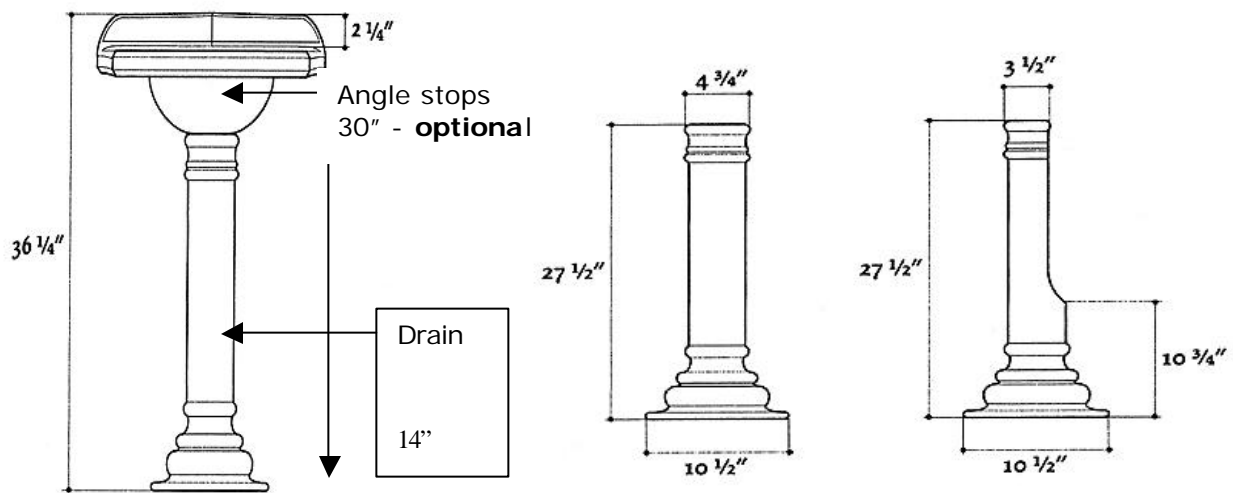

ANAWALT CERAMICS

When the ordinary simply won't do.
2655 "K" Cloverdale Avenue
Concord, CA 94518

Phone: 1 925 932 8676

1 800 676 0076

Fax: 1 925 932 8655

PRODUCT SPECIFICATIONS

MODEL 121 CORNER PEDESTAL BASIN SPECIFICATIONS

1.5" drain. Uses standard faucet units with twist and turn or lever style plugs.

No hole, Single hole or 4" center designs. Must be specified at time of order.