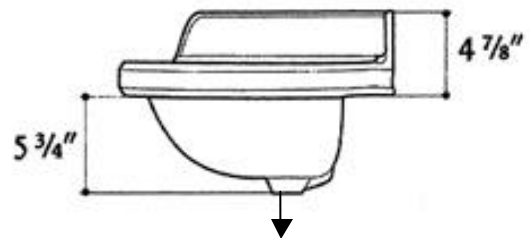

1.5" drain. Uses standard faucet units with twist and turn or lever style plugs.

No hole, Single hole or 4" center designs. Must be specified at time of order.