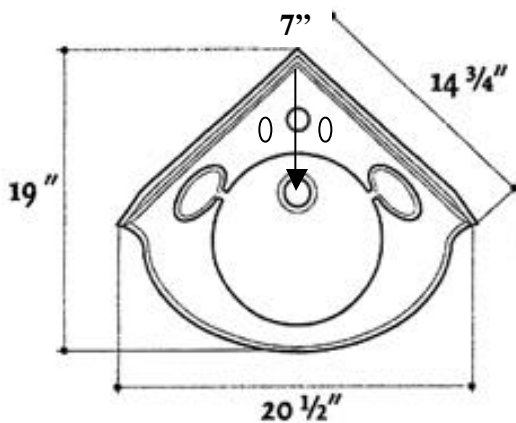

ANAWALT CERAMICS

When the ordinary simply won't do.
2655 "K" Cloverdale Avenue
Concord, CA 94518

Phone: 1 925 932 8676

1 800 676 0076

Fax: 1 925 932 8655

PRODUCT SPECIFICATIONS

MODEL 121 CORNER PEDESTAL BASIN SPECIFICATIONS

1.5" drain. Uses standard faucet units with twist and turn or lever style plugs.

No hole, Single hole or 4" center designs. Must be specified at time of order.