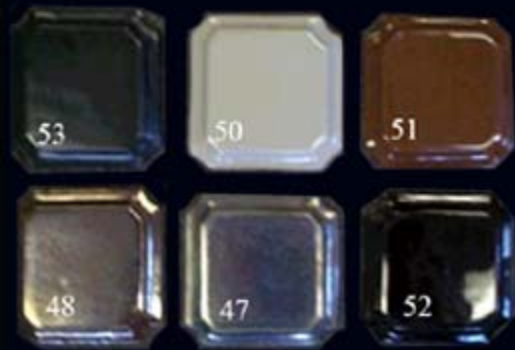

Anawalt Color Samples - Many more color are available.
Contact cathstrahan@gmail.com for further details.

A small sample of available colors. All Anawalt sinks can be ordered in any color, finish, or hand painted design. Optional color matching and shades that compliment Kohler and American Standard colors are also available. Prices vary with finish.