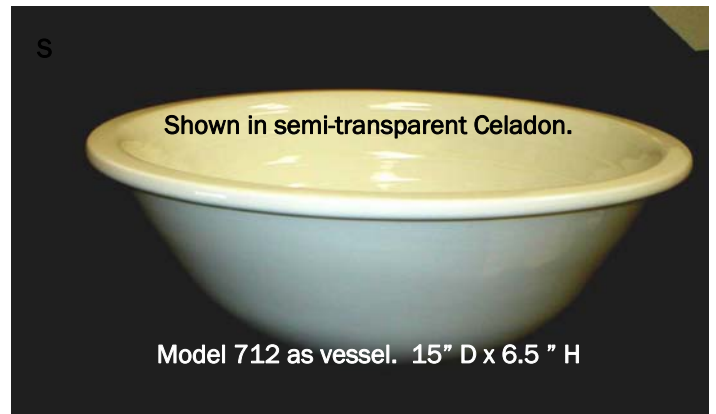

14" x 10.5"

17.75" x 14.75"

21.25" x 15.25"

Basins are 6" to 6.6" deep and set 4" to 5" above the counter.

Biscuit and Antique Bronze colors shown.

Model 475. Biscuit \$670.00

Antique Bronze: \$1210.00

ROUND SIZES: 300 SERIES V

12"

14"

16"

15"

Basins can be 4 to 6.5" above the counter..

Hand Painted Canton Rose design shown at left. 15" - \$1895.00

Dare to be different.

Shown in semi-transparent Celadon.

Model 712 as vessel. 15" D x 6.5" H