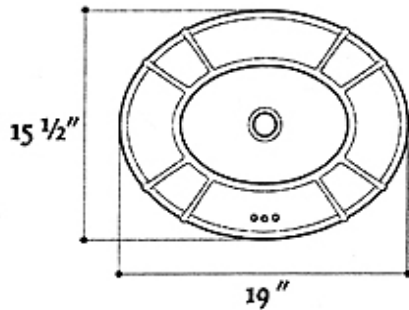

**ANAWALT** SCULPTED BASIN SPECIFICATIONS

**MODEL 221 FLUTED**

**MODEL 232 SCALLOPED**

**MODEL 244 FRENCH CLASSIC**

**MODEL 275 DEEP POOL**

**MODEL 832 TINY OVAL**