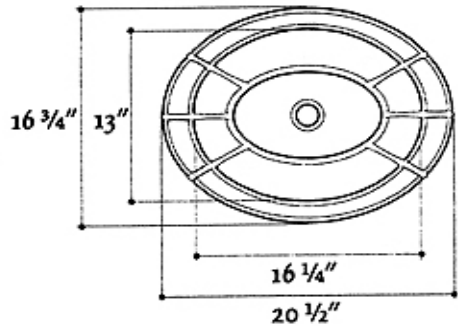

**ANAWALT** SCULPTED BASIN SPECIFICATIONS

**MODEL 221 FLUTED**

**MODEL 232 SCALLOPED**

**MODEL 244 FRENCH CLASSIC**

**MODEL 275 DEEP POOL**

**MODEL 832 TINY OVAL**