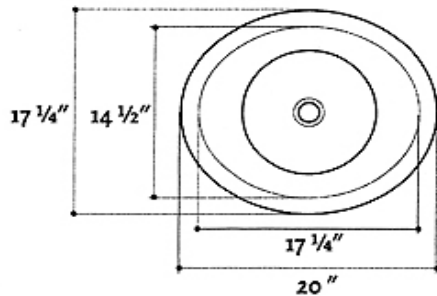

**ANAWALT** SCULPTED BASIN SPECIFICATIONS

**MODEL 221 FLUTED**

**MODEL 232 SCALLOPED**

**MODEL 244 FRENCH CLASSIC**

**MODEL 275 DEEP POOL**

**MODEL 832 TINY OVAL**