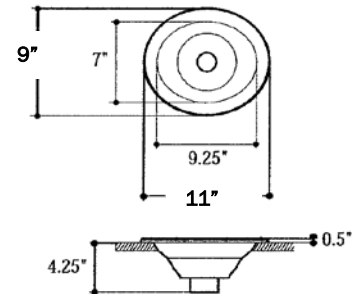

**ANAWALT** SCULPTED BASIN SPECIFICATIONS

**MODEL 221 FLUTED**

**MODEL 232 SCALLOPED**

**MODEL 244 FRENCH CLASSIC**

**MODEL 275 DEEP POOL**

**MODEL 832 TINY OVAL**