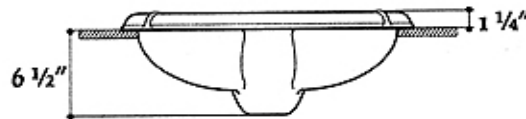

**ANAWALT** SCULPTED BASIN SPECIFICATIONS

**MODEL 221 FLUTED**

**MODEL 232 SCALLOPED**

**MODEL 244 FRENCH CLASSIC**

**MODEL 275 DEEP POOL**

**MODEL 832 TINY OVAL**