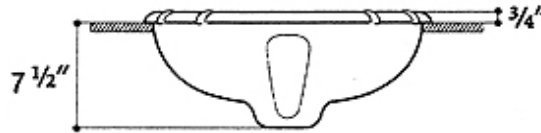

**ANAWALT** SCULPTED BASIN SPECIFICATIONS

**MODEL 221 FLUTED**

**MODEL 232 SCALLOPED**

**MODEL 244 FRENCH CLASSIC**

**MODEL 275 DEEP POOL**

**MODEL 832 TINY OVAL**