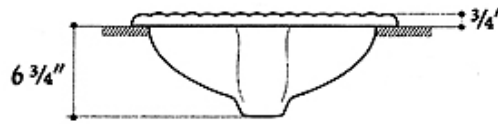

**ANAWALT** SCULPTED BASIN SPECIFICATIONS

**MODEL 221 FLUTED**

**MODEL 232 SCALLOPED**

**MODEL 244 FRENCH CLASSIC**

**MODEL 275 DEEP POOL**

**MODEL 832 TINY OVAL**