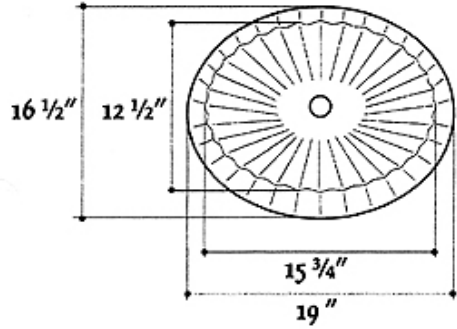

**ANAWALT** SCULPTED BASIN SPECIFICATIONS

**MODEL 221 FLUTED**

**MODEL 232 SCALLOPED**

**MODEL 244 FRENCH CLASSIC**

**MODEL 275 DEEP POOL**

**MODEL 832 TINY OVAL**