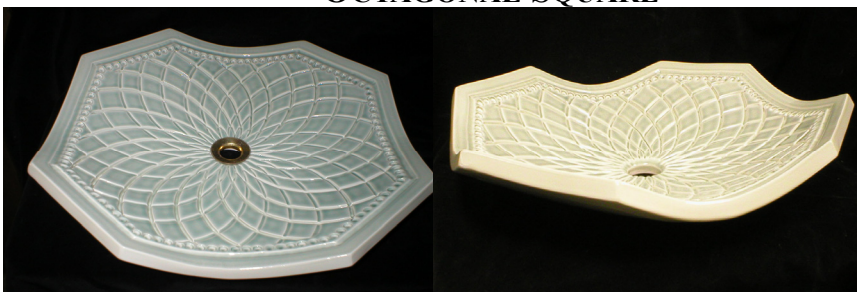

CUSTOM SHAPES

Charming designs to meet the needs of today's specialty decors for dual master suites, bars and vanity furniture.

VANITY SQUARE

Rimmed:
12.5" x 13.5" O.D.
Rimless:
11" x 11.75" I.D.
5.5" Deep

Shown: White rimmed category A and aqua with gold halo rimless category E.

OCTAGONAL SQUARE

Carved or smooth. This Waterstone hand formed basin has a uniqueness of its own.

Approx. 19" x 19" x 5" Deep

Shown: Carved celadon. Color category D

RUSTIC RECTANGLE

Shown: Faux Marble look of Sand Diego and white.

Small:
16.25 x 10.25" O.D.
14.5 x 8.5" I.D.
5" Deep
Large:
20.25 x 15" O.D.
18 x 13" I.D.
5.5" Deep