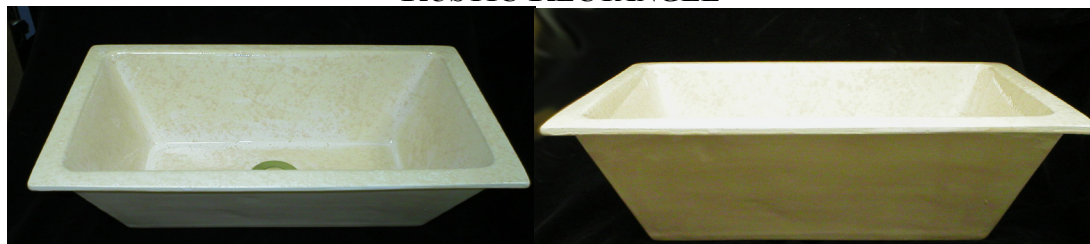

CUSTOM SHAPES

Charming designs to meet the needs of today's specialty decors for dual master suites, bars and vanity furniture.

VANITY SQUARE

Rimmed:
12.5" x 13.5" O.D.
Rimless:
11" x 11.75" I.D.
5.5" Deep

Shown: White rimmed category A and aqua with gold halo rimless category E.

OCTAGONAL SQUARE

Carved or smooth. This Waterstone hand formed basin has a uniqueness of its own.

Approx. 19" x 19" x 5" Deep

Shown: Carved celadon. Color category D

RUSTIC RECTANGLE

Shown: Faux Marble look of Sand Diego and white.

Small:
16.25 x 10.25" O.D.
14.5 x 8.5" I.D.
5" Deep
Large:
20.25 x 15" O.D.
18 x 13" I.D.
5.5" Deep